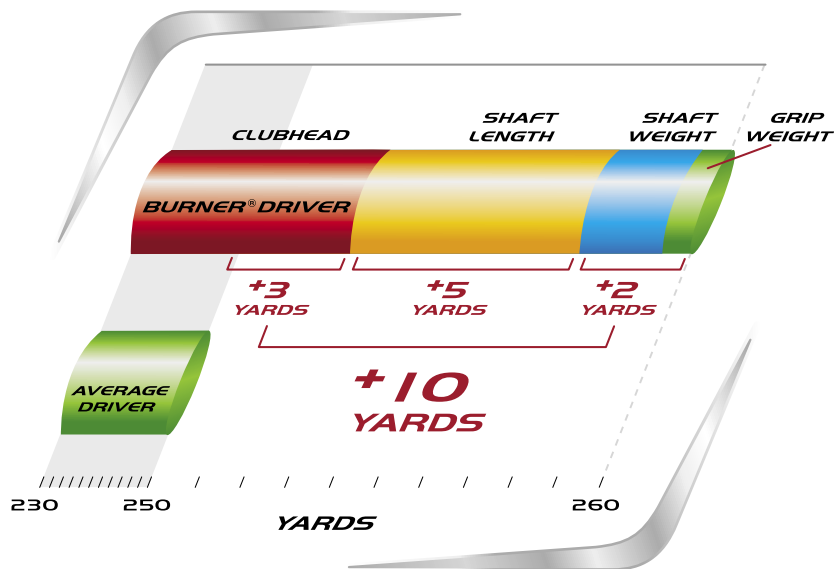

BURNER
DRIVER

BOMB AWAY

More Speed, More Distance

**SUPERFAST TECHNOLOGY
DELIVERS MORE DISTANCE**

WARRANTY INFORMATION

Damage that results from the failure to follow the instructions in the user's manual is not covered under the Limited Consumer Warranty. Visit taylormadegolf.com or see your retailer for a copy of the Limited Consumer Warranty which contains specific limitations.