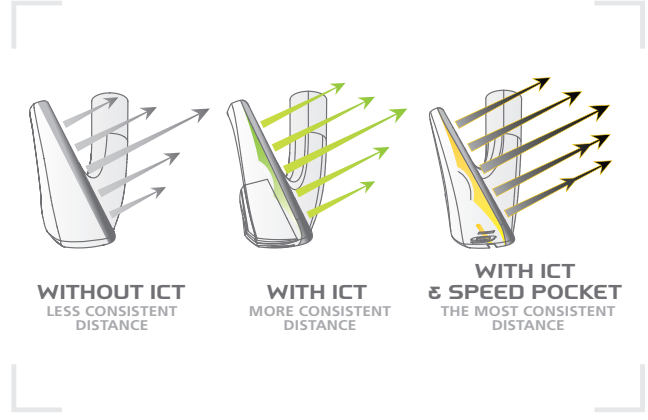

CONSISTENT DISTANCE

SHAFT

KBS TOUR - X, S, R

GRIP

GOLF PRIDE TOUR VELVET 58 R - 51g

CLUB	3	4	5	6	7	8	9	PW	AW
LOFT	19°	22.0°	25.25°	29.5°	33.75°	38.0°	42.0°	47.0°	51.5°
LIE	60.5°	61.0°	61.5°	62.0°	62.5°	63.0°	63.5°	64.0°	64.0°
OFFSET	3.5mm	3.2mm	2.9mm	2.6mm	2.3mm	2.0mm	1.7mm	1.5mm	1.4mm
BOUNCE	0°	1.0°	1.5°	3.5°	4.0°	6.5°	7.5°	9.0°	9.0°
LENGTH	38.75"	38.25"	37.75"	37.25"	36.75"	36.25"	35.75"	35.5"	35.5"
SWING WEIGHT	D2	D2	D2	D2	D2	D2	D2	D3	D3

CUSTOM OPTIONS AVAILABLE