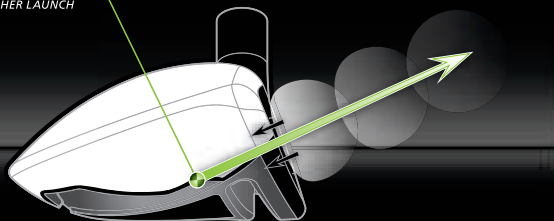

## RESCUE CG PLACEMENT

LOW AND FORWARD CG  
FOR HIGHER LAUNCH

Launch it Longer and Higher

"The RocketBallz Speed Pocket in the sole drastically changes the head's impact dynamics, promoting a distinct increase in clubface COR for more distance."

**TODD BEACH**  
TAYLORMADE SENIOR DIRECTOR  
METALWOOD RESEARCH AND DEVELOPMENT

- > Speed Pocket in the sole boosts ball speed dramatically for more distance
- > Thick-Thin Crown design creates lower CG to promote higher launch for more distance
- > Exceptionally large, deep face and high-MOI head for easy launch
- > Lightweight standard shaft and grip promotes faster swing speed for more distance
- > White crown and black face makes alignment easy and eliminates glare on top