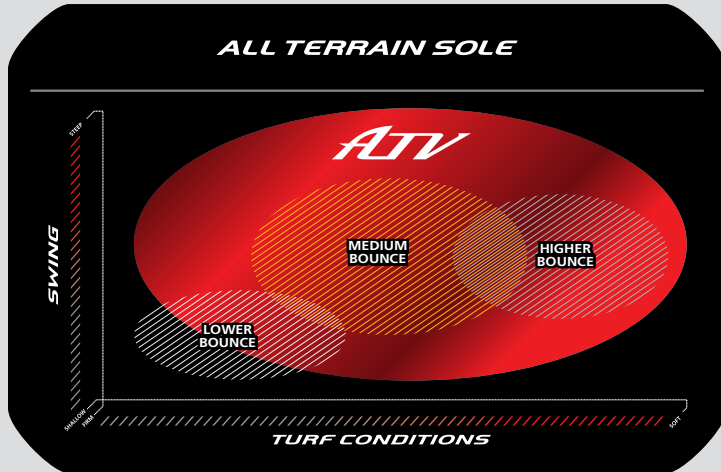

ATV WEDGE

The Most Versatile Wedge in Golf

“The average wedge is limited because different shots require different bounces, cambers and sole widths. The ATV sole offers a multitude of strategically designed sole geometries, allowing you to play a wide range of shots with one wedge.”

BRIAN BAZZEL
TAYLORMADE MANAGER
IRON, WEDGE AND PUTTER CREATION

- ▶ New ATV (All-Terrain Versatility) Sole lets you play all critical shots with one wedge: chip, pitch, flop, explosion from sand, out of the rough, off a tight lie
- ▶ Bounce angle changes depending on how the head and face are positioned
- ▶ New all-milled groove design and micro-texture across the face generates more spin within USGA rules
- ▶ New Lamkin wedge grip extends farther down the shaft for improved traction when choking down
- ▶ New Tour-Inspired shapes with a beautiful non-plated Tour Satin finish